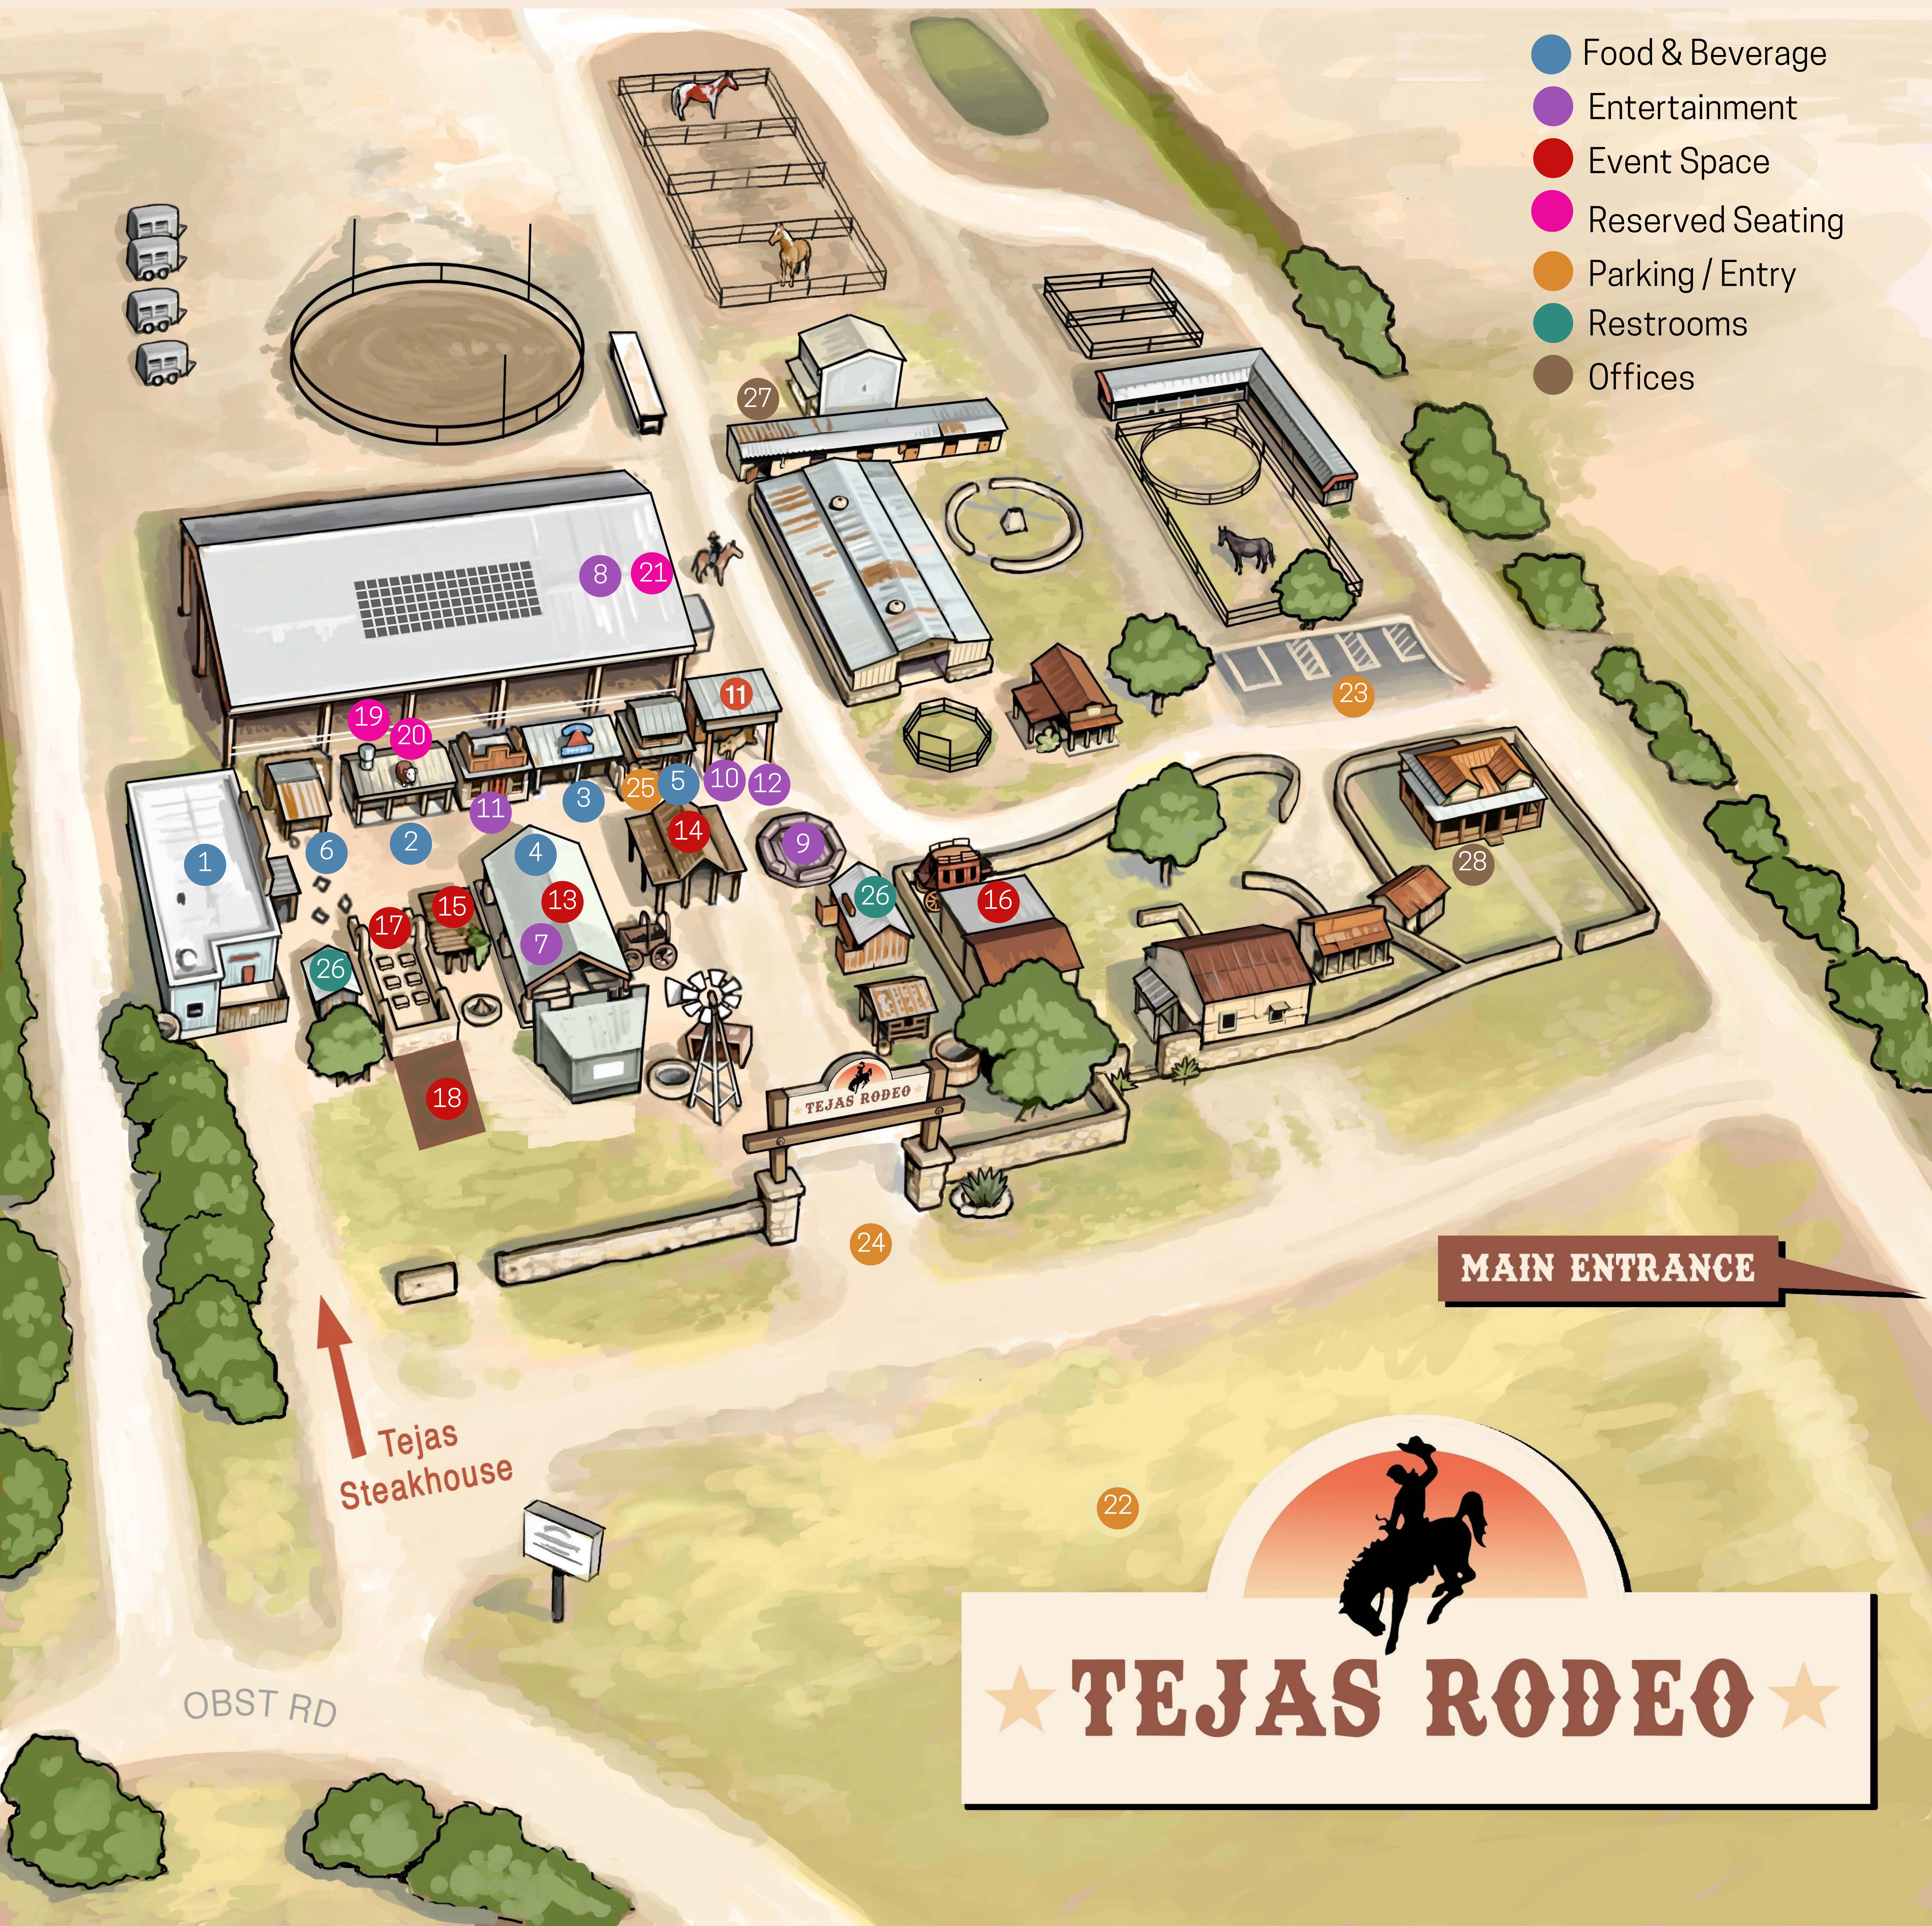

TEJAS RODEO COMPANY®

- | | | | |
|-----------------------------|---------------------------|-------------------------|----------------------------------|
| 1 Tejas Steakhouse & Saloon | 8 Rodeo Arena | 15 Small Cedar Arbor | 22 Parking |
| 2 Smokehouse | 9 Mechanical Bull | 16 Stagecoach | 23 Handicap Parking |
| 3 Mercado | 10 Mutton Bustin' Sign up | 17 Cantina de Cibolo | 24 Entrance |
| 4 Pavilion Bar | 11 Company Store | 18 Lone Oak Patio | 25 Handicap Arena Access |
| 5 Cantina Bar | 12 Photo Bull | 19 Skybox | 26 Restrooms/Banos |
| 6 Branding Iron Saloon | 13 Pavilion | 20 Section 107 | 27 Rodeo & Horse Boarding Office |
| 7 Stage/Dance Floor | 14 Large Cedar Arbor | 21 Sections 101/201/202 | 28 Corporate Office |

MAIN ENTRANCE

Tejas Steakhouse

OBST RD

★ TEJAS RODEO ★